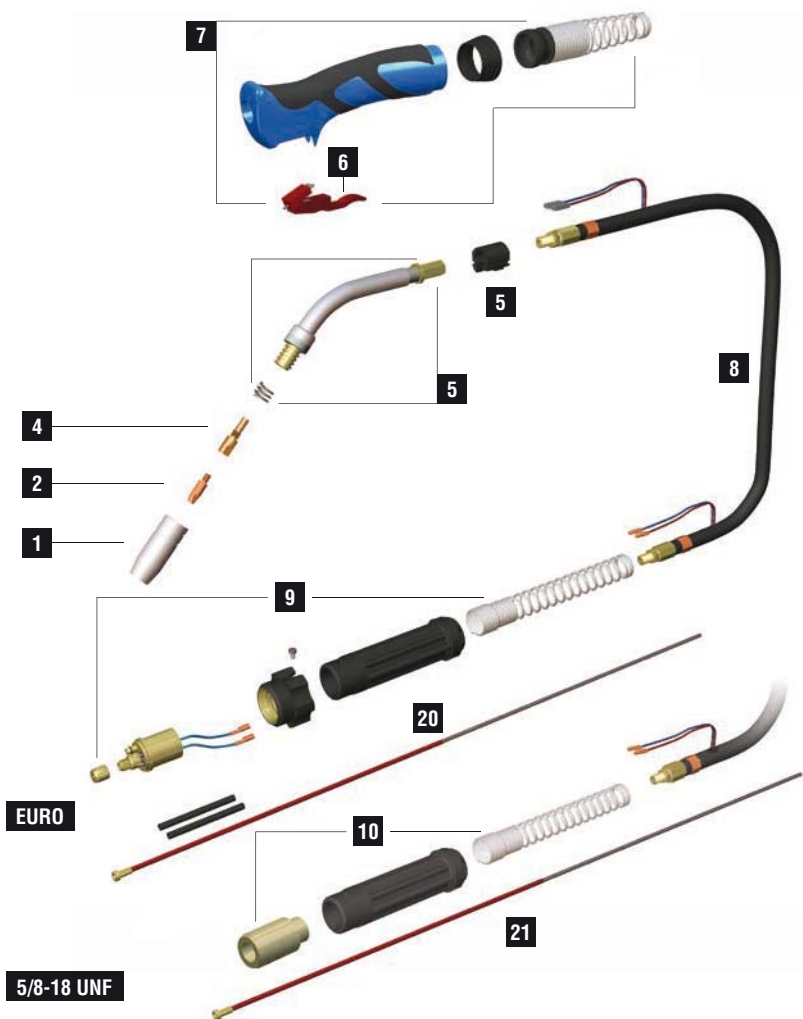

ERGOPLUS 25

CE EN60974-7

CODE	↔	
------	---	--

MA7243	3 m	10'	
MA7244	4 m	12'	
MA7245	5 m	16.4'	

MA7290T	3 m	10'	
MA7291T	4 m	12'	
MA7292T	5 m	16.4'	

MA7290M	3 m	10'	
MA7291M	4 m	12'	
MA7292M	5 m	16.4'	

MA7290L	3 m	10'	
MA7291L	4 m	12'	
MA7292L	5 m	16.4'	

CODE	↔	
------	---	--

MA7290	3 m	10'	
MA7291	4 m	12'	
MA7292	5 m	16.4'	

+	
AR0170	Tweco® 1/4 KIT
AR0172	Lincoln® KIT
AR0173	Miller® KIT
KIT to be assembled by a qualified technician	

TECHNICAL DATA		
----------------	--	--

	1,2 kg	2.76 lb
V PEAK	113	
	0,8 ÷ 1,2 mm	.030" ÷ .045"
X 60%	230A CO2 - 220A Mix	

	CODE			Ø			REF			
1	MC0022			11,5 mm			145.0124	10		
1	MC0023			15 mm			145.0076	10		
1	MC0024			18 mm			145.0042	10		
1	MC0025			20 mm			145.0169	10		
1	MC0265			11 mm			-	10		
1	MC0267			14 mm				10		
2	MD0009-06		M6 - Cu	0,6 mm	.023"		140.0005	20		
2	MD0009-08		M6 - Cu	0,8 mm	.030"		140.0051	20		
2	MD0009-09		M6 - Cu	0,9 mm	.035"		140.0169	20		
2	MD0009-10		M6 - Cu	1,0 mm	.040"		140.0242	20		
2	MD0009-12		M6 - Cu	1,2 mm	.045"		140.0379	20		
2	MD0009-14		M6 - Cu	1,4 mm	.052"		-	20		
2	MD0009-16		M6 - Cu	1,6 mm	1/16"		140.0555	20		
4	ME0016		M6 - opper				142.0001	10		
4	ME0060		M6 - copper				-	10		
4	ME0216		M6 - brass				-	10		
20	GM0510		red steel liner	1,0 ÷ 1,2 mm	.040" ÷ .045"		3 m	10'	124.0026	1
20	GM0511		red steel liner	1,0 ÷ 1,2 mm	.040" ÷ .045"		4 m	12'	124.0031	1
20	GM0512		red steel liner	1,0 ÷ 1,2 mm	.040" ÷ .045"		5 m	16.4'	124.0035	1
21	GM0012		red steel liner	1,0 ÷ 1,2 mm	.040" ÷ .045"		5 m	16.4'	42-4045-15	1

	CODE		
5	BW0080		10
5	EA0304		
5	FB0112		10
5	MF0033		1
6	BX0024		
7	MT0237		1
8	MH0119		3 m - 10' - 25 mm ²
8	MH0124		4 m - 12' - 25 mm ²

	CODE			
8	MH0125		5 m - 16.4' - 25 mm ²	
9	AR0070		EURO connection	1
9	BW0020		Euro nut metal	
9	FA0026		liner nut M10X1	
9	MT0229		Back box kit euro	1
10	FB0399			
10	MT0228		Back box kit 5/8-18 UNF	1